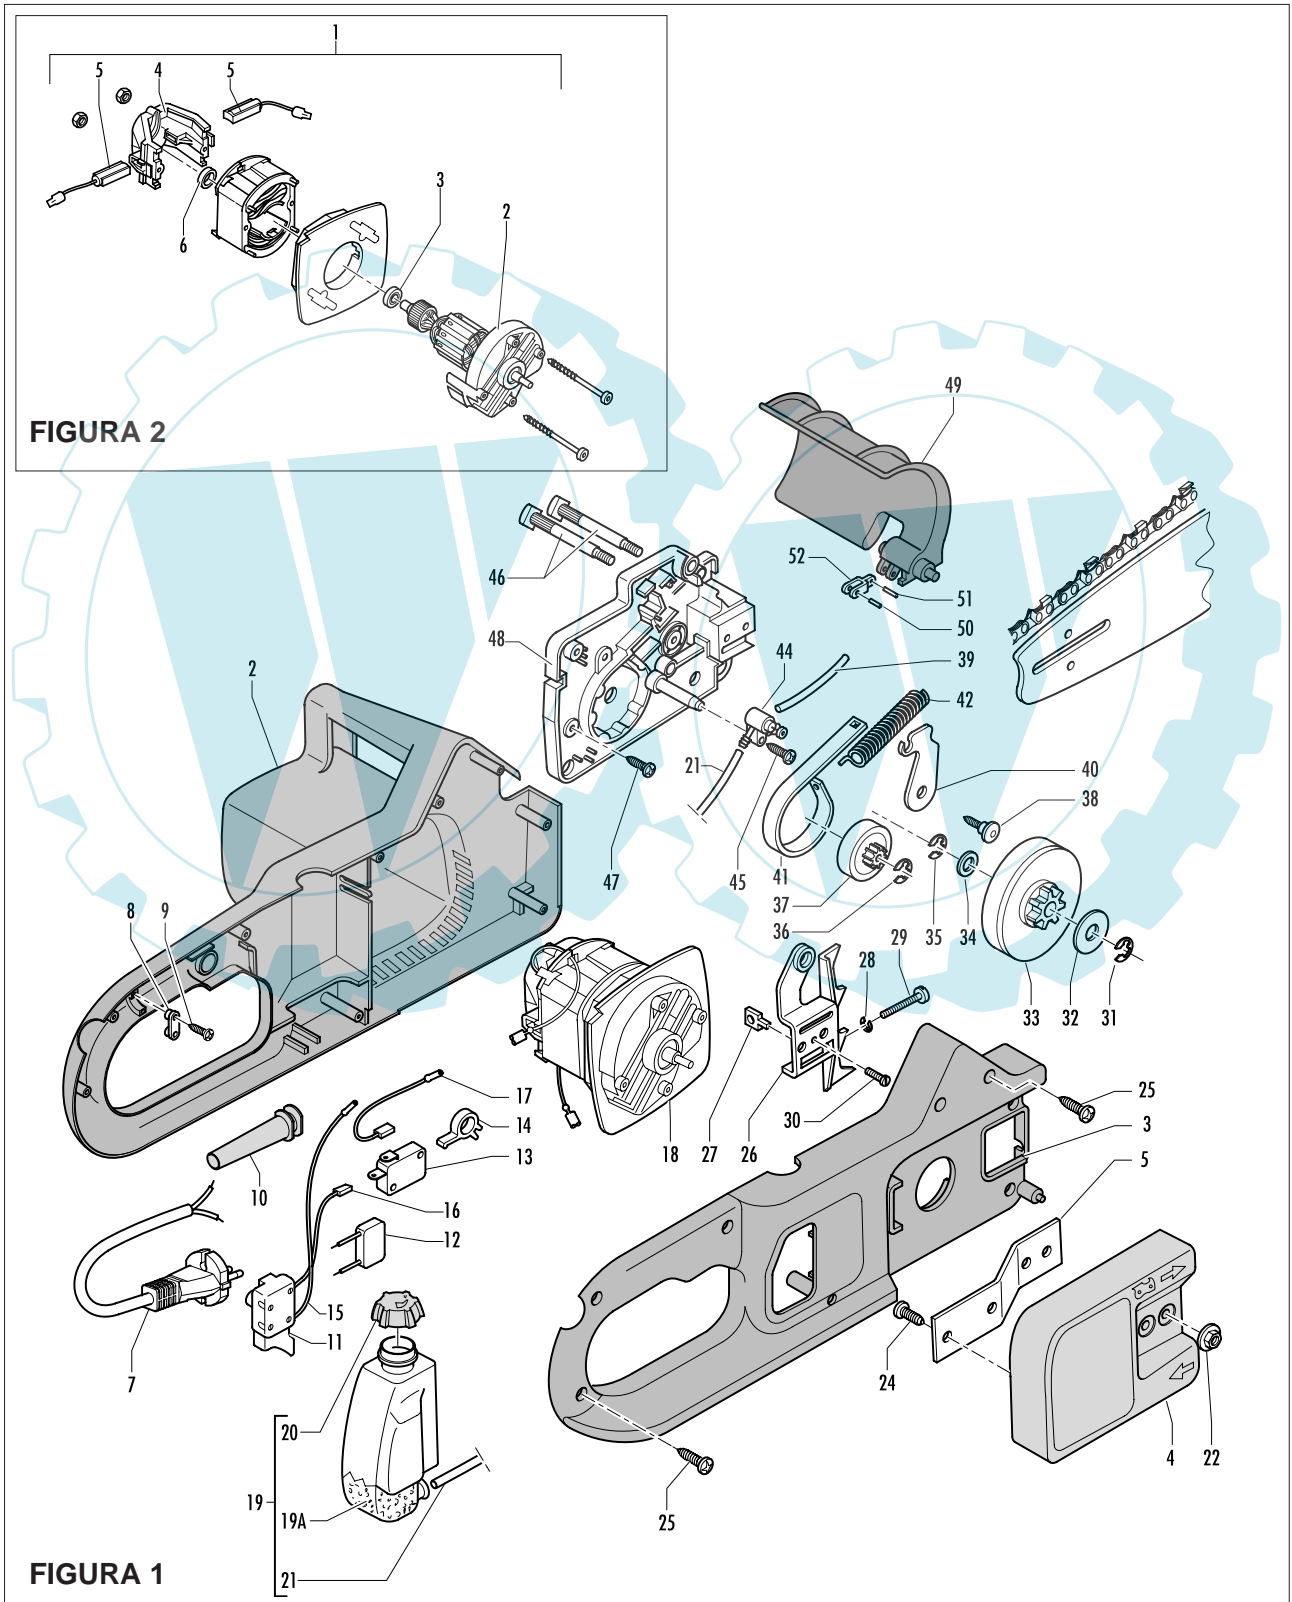

brand	PARTNER

date	SEPT/03	SHEET 1/2

Model	Prefix
P1540	01

Product number
953900278